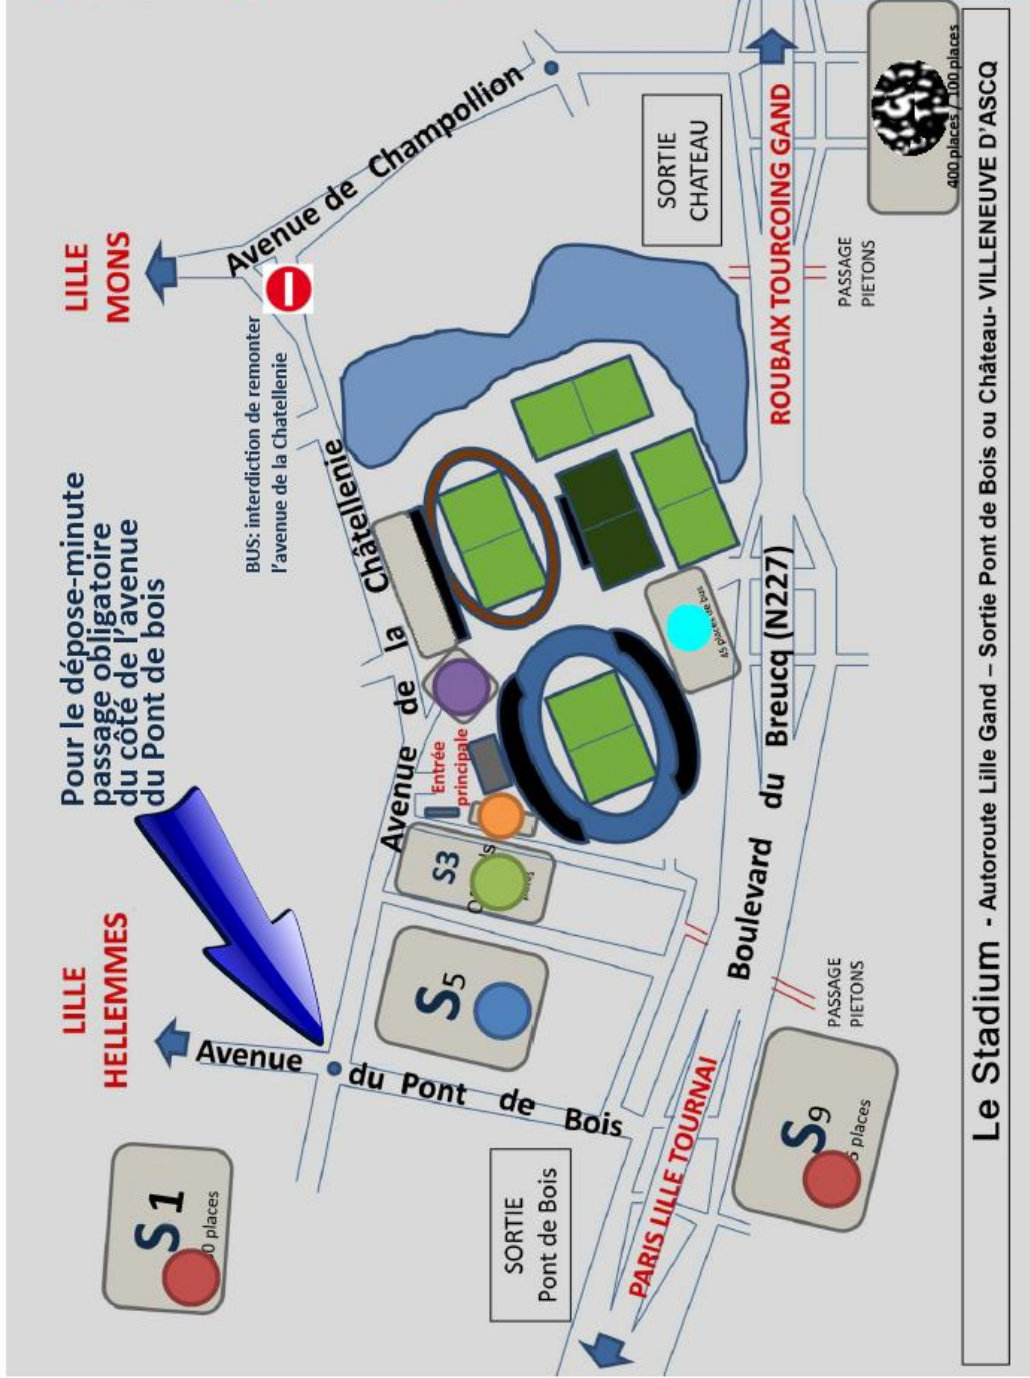

JND 2016 – PLAN GENERAL DES PARKINGS

Parking Bus District Maritime Nord

Retour bus District Maritime Nord

Parking bus District Escaut

Retour bus District Escaut

Retour vers S5, Parking Voitures District Flandre