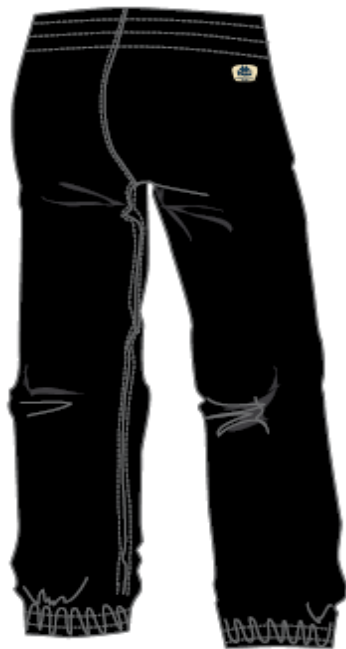

901 WHITE/BLACK

902 BLACK/WHITE

904 NAVY/WHITE

Adult S M L XL 2XL 3XL 4XL

302P3Z0

CROSIA TEE SHIRT

Adult 19,90€

100 % cotton, authentic logo embroidered on the chest, Kappa printed on the sleeve, Authentic Label on left bottom tee

La Boutique

NO ACTIVE

005 BLACK

193 NAVY

03S GREY MEL

302P4S0

CASARANO

Adulte	S	M	L	XL	2XL	3XL	4XL
Junior	6Y	8Y	10Y	12Y	14Y		